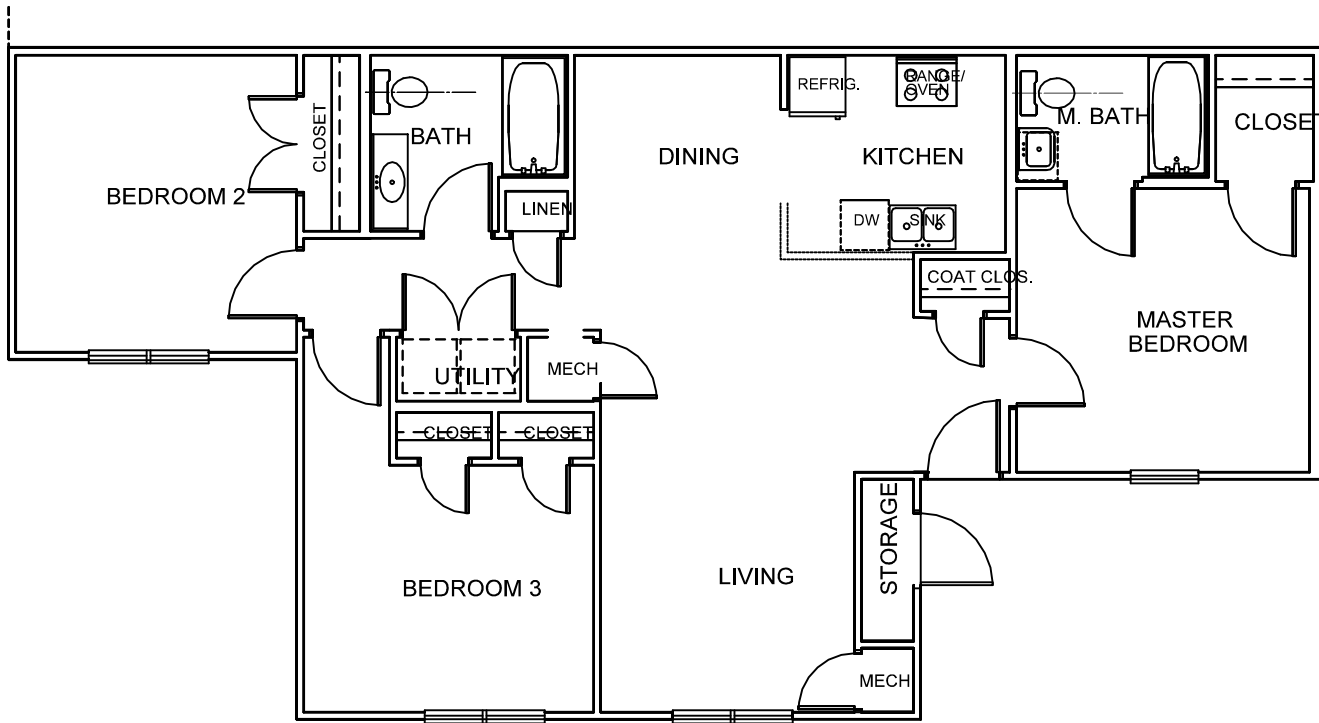

Net Area
800 S.F.

1 Bedroom Unit
Filbert's Creek Apartments
Edenton, NC

NET AREA:
THE CONDITIONED AREA MEASURED
TO THE OUTSIDE OF FRAMED WALLS.

Net Area
956 S.F.

2 Bedroom Unit
Filbert's Creek Apartments
Edenton, NC

NET AREA:
THE CONDITIONED AREA MEASURED
TO THE OUTSIDE OF FRAMED WALLS.

Net Area
1185 S.F.

3 Bedroom Unit
 Filbert's Creek Apartments
 Edenton, NC

NET AREA:
 THE CONDITIONED AREA MEASURED
 TO THE OUTSIDE OF FRAMED WALLS.