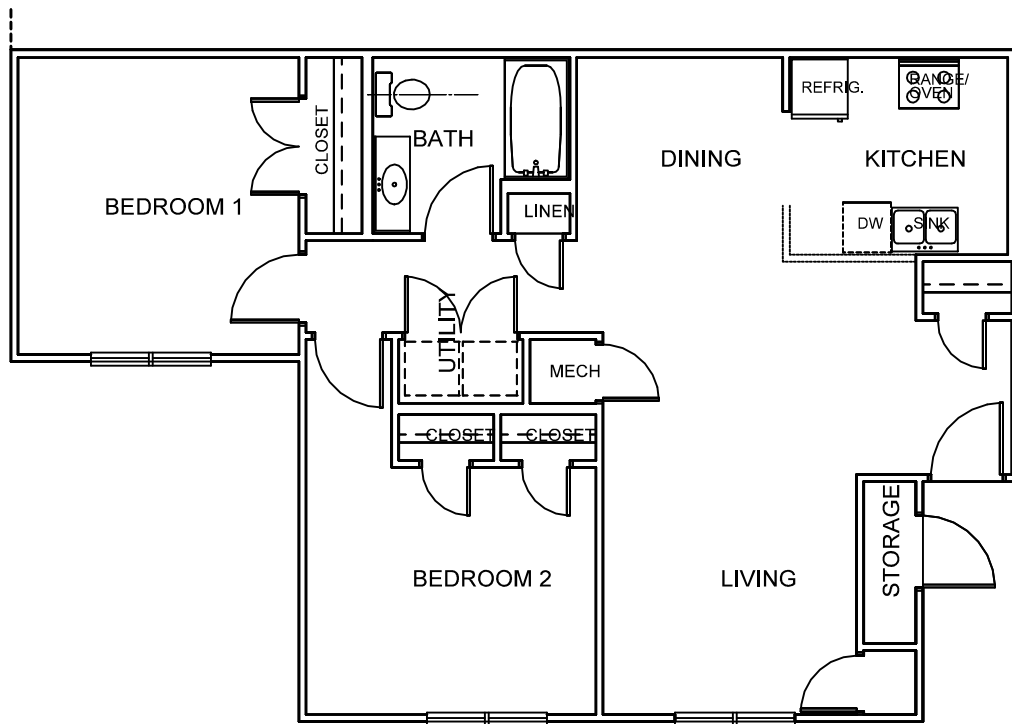

Net Area
800 S.F.

1 Bedroom Unit
Filbert's Creek Apartments
Edenton, NC

NET AREA:
THE CONDITIONED AREA MEASURED
TO THE OUTSIDE OF FRAMED WALLS.

Net Area
956 S.F.

2 Bedroom Unit
Filbert's Creek Apartments
Edenton, NC

NET AREA:
THE CONDITIONED AREA MEASURED
TO THE OUTSIDE OF FRAMED WALLS.

Net Area
1185 S.F.

3 Bedroom Unit
 Filbert's Creek Apartments
 Edenton, NC

NET AREA:
 THE CONDITIONED AREA MEASURED
 TO THE OUTSIDE OF FRAMED WALLS.