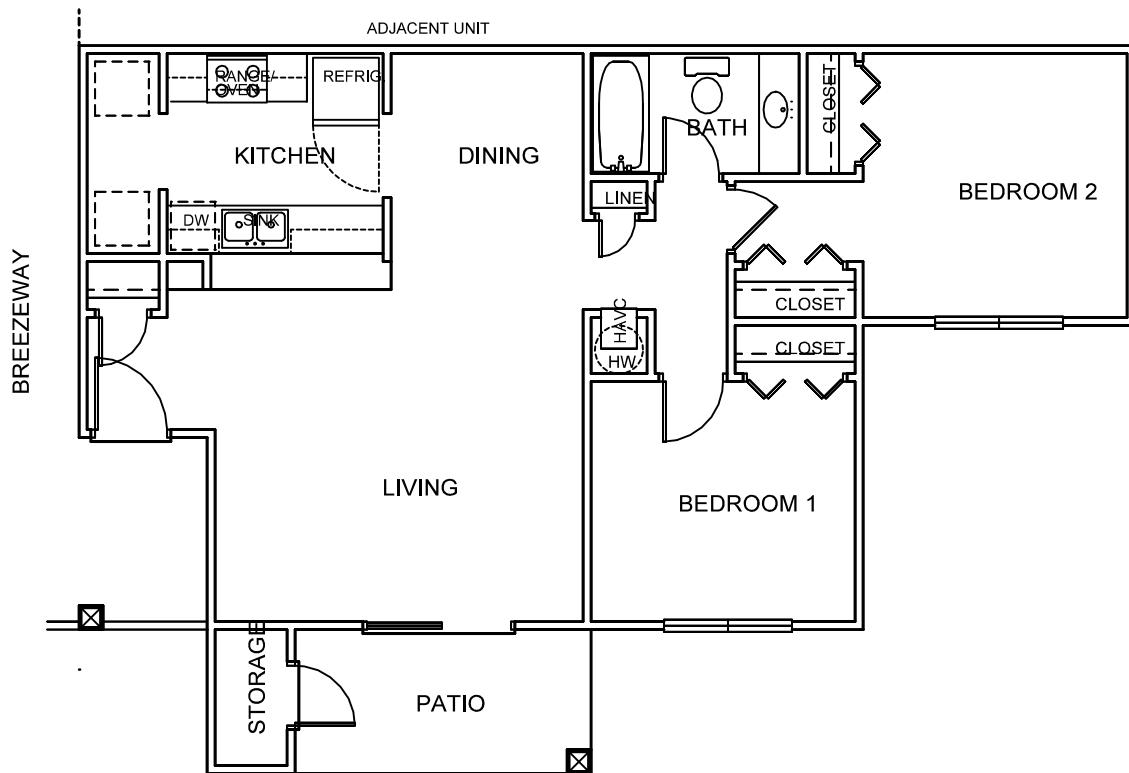

Net Area  
752 S.F.

**1 Bedroom Unit**  
**Marsh Creek Apartments**  
**Raleigh, NC**

NET AREA:  
THE CONDITIONED AREA MEASURED  
TO THE OUTSIDE OF FRAMED WALLS.

2 Bedroom Unit  
 Marsh Creek Apartments  
 Raleigh, NC

NET AREA:  
 THE CONDITIONED AREA MEASURED  
 TO THE OUTSIDE OF FRAMED WALLS.

Net Area  
1091 S.F.

**3 Bedroom Unit  
Marsh Creek Apartments  
Raleigh, NC**

NET AREA:  
THE CONDITIONED AREA MEASURED  
TO THE OUTSIDE OF FRAMED WALLS.