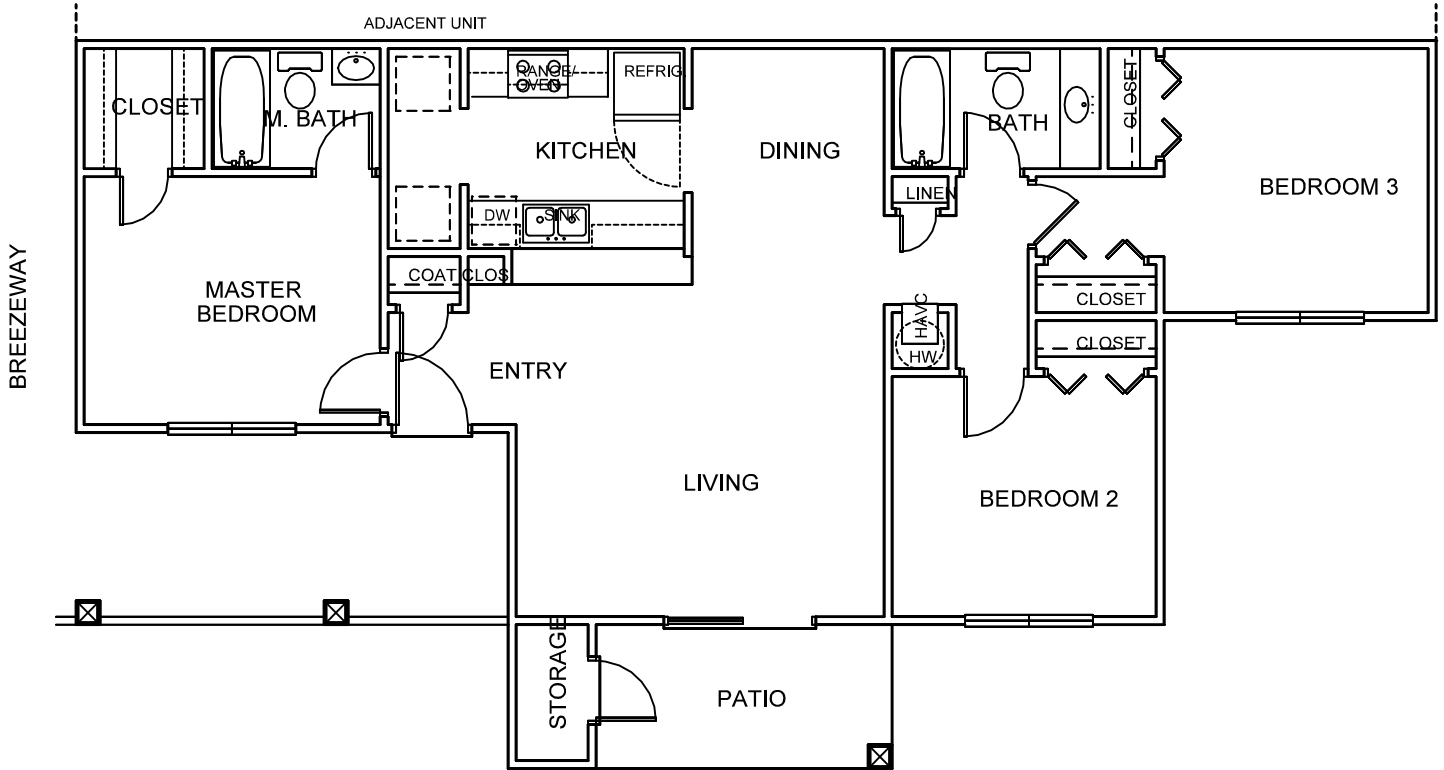

Net Area  
752 S.F.

**1 Bedroom Unit**  
**Marsh Creek Apartments**  
**Raleigh, NC**

NET AREA:  
THE CONDITIONED AREA MEASURED  
TO THE OUTSIDE OF FRAMED WALLS.

2 Bedroom Unit  
 Marsh Creek Apartments  
 Raleigh, NC

NET AREA:  
 THE CONDITIONED AREA MEASURED  
 TO THE OUTSIDE OF FRAMED WALLS.

Net Area  
1091 S.F.

**3 Bedroom Unit  
Marsh Creek Apartments  
Raleigh, NC**

NET AREA:  
THE CONDITIONED AREA MEASURED  
TO THE OUTSIDE OF FRAMED WALLS.