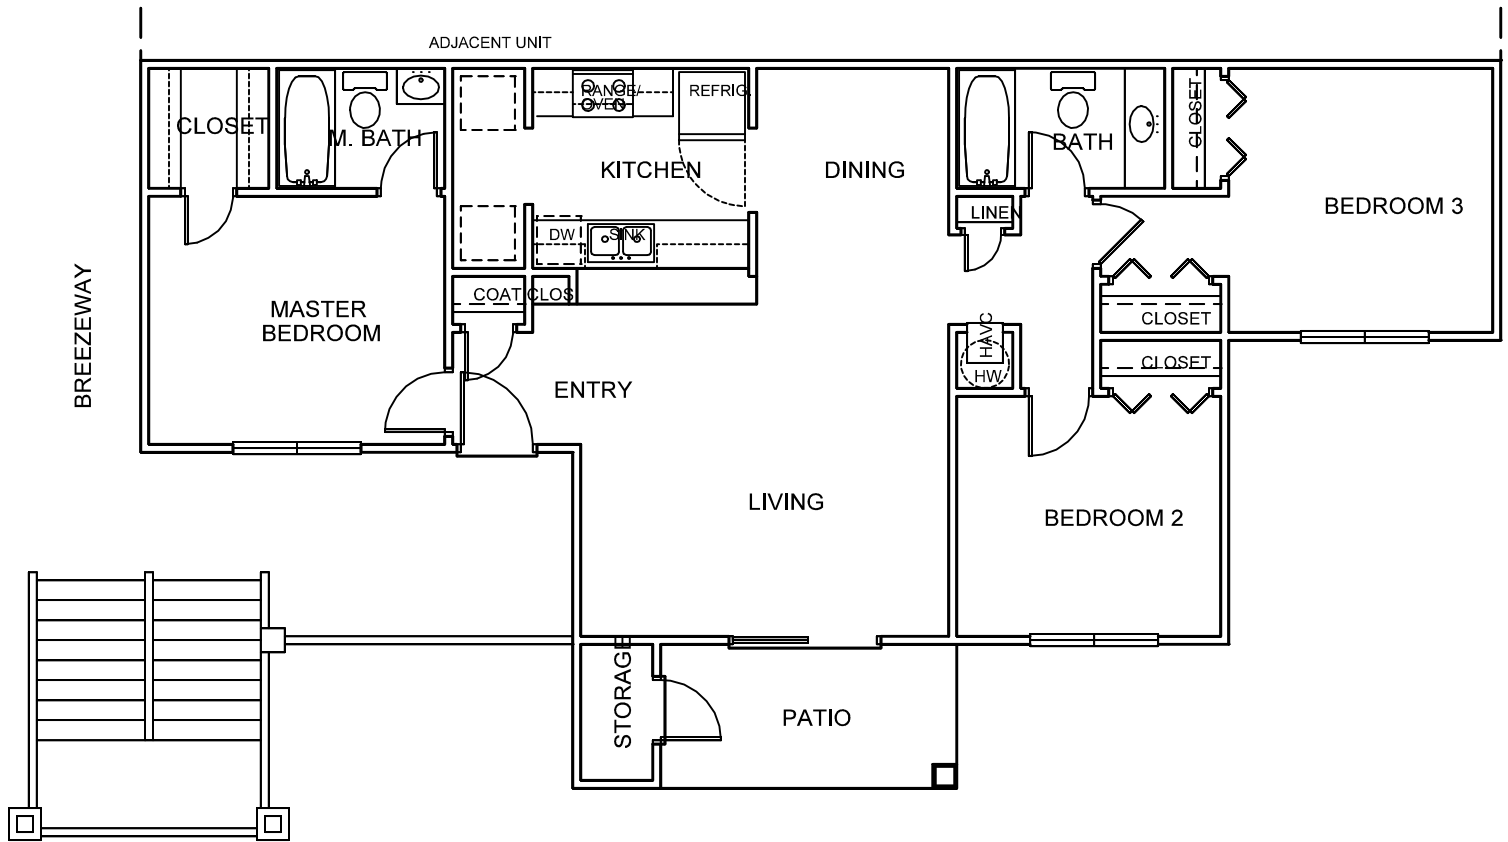

2 Bedroom Unit  
 Arbors Apartments  
 Raleigh, NC

NET AREA:  
 THE CONDITIONED AREA MEASURED  
 TO THE OUTSIDE OF FRAMED WALLS.

Net Area  
1091 S.F.

**3 Bedroom Unit  
Arbors Apartments  
Raleigh, NC**

NET AREA:  
THE CONDITIONED AREA MEASURED  
TO THE OUTSIDE OF FRAMED WALLS.